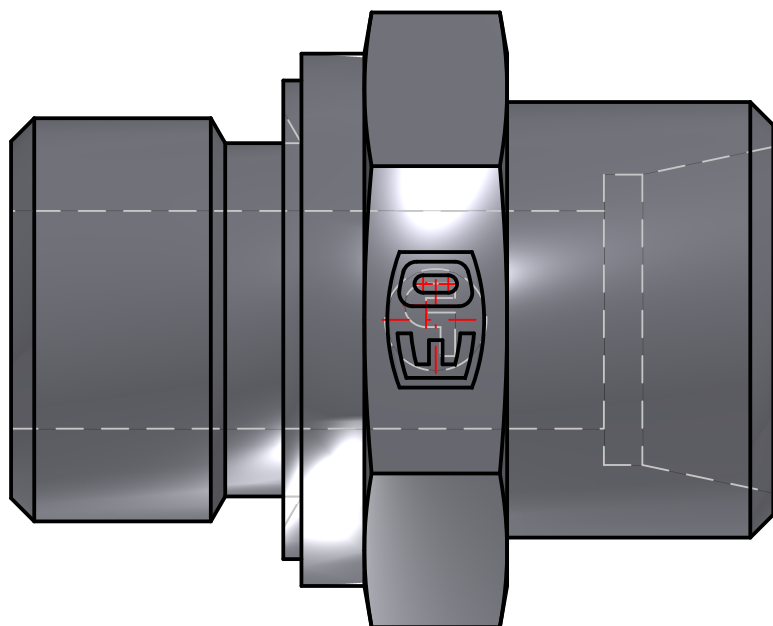

ENGINEERING YOUR SUCCESS.

Parker Hannifin Corporation  
High Pressure Connectors Europe  
Am Metallwerk 9  
33659 Bielefeld, Germany  
Ph: +49 (0) 521-4048-0  
Fax: +49 (0) 521-4048-4280

**PARKER High Pressure Connectors Europe Division**  
**Ermeto DIN male stud high pressure hydraulic tube fittings**

PART Number: GE12LREDOMDCF

*Interactive 3D graphic, click to activate and rotate  
(3D capable PDF viewer required)*

Technical Data	
Part Number	GE12LREDOMDCF
Series Name	Ermeto DIN male stud high pressure hydraulic tube fittings
Series Code	Ermeto DIN male stud high pressure hydraulic tube fittings
Division ID	687614
Division Name	High Pressure Connectors Europe Division
Company	Parker Hannifin

GE12LREDOMDCF

Price: contact Parker