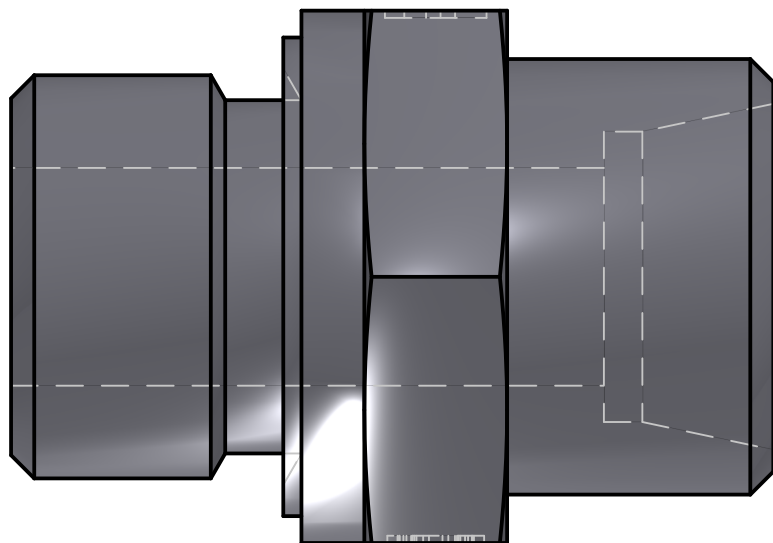

ENGINEERING YOUR SUCCESS.

Parker Hannifin Corporation  
High Pressure Connectors Europe  
Am Metallwerk 9  
33659 Bielefeld, Germany  
Ph: +49 (0) 521-4048-0  
Fax: +49 (0) 521-4048-4280

**PARKER High Pressure Connectors Europe Division**  
**Ermeto DIN male stud high pressure hydraulic tube fittings**

PART Number: GE12LREDOMDCF

*Interactive 3D graphic, click to activate and rotate  
(3D capable PDF viewer required)*

Technical Data	
Part Number	GE12LREDOMDCF
Series Name	Ermeto DIN male stud high pressure hydraulic tube fittings
Series Code	Ermeto DIN male stud high pressure hydraulic tube fittings
Division ID	687614
Division Name	High Pressure Connectors Europe Division
Company	Parker Hannifin